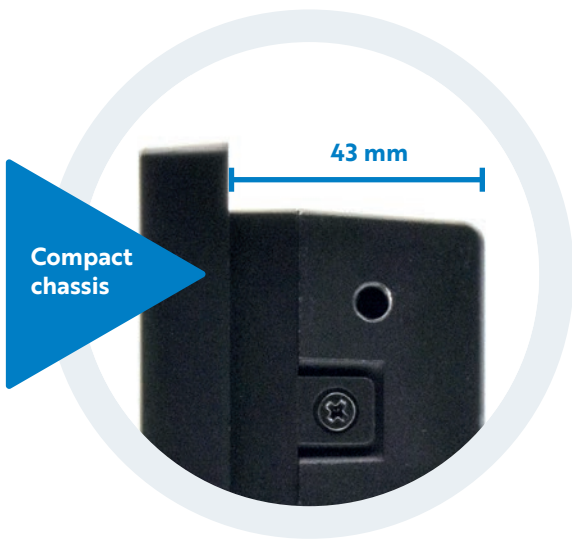

The reduced installation depth makes this Mediastation compatible with most vehicle models in circulation.

**Purchase the iGO map
CAR or TRUCK
for offline navigation**

Travel with ease even in areas where there is limited network signal.

Request your after-sales map
Car NV945
Truck NV946