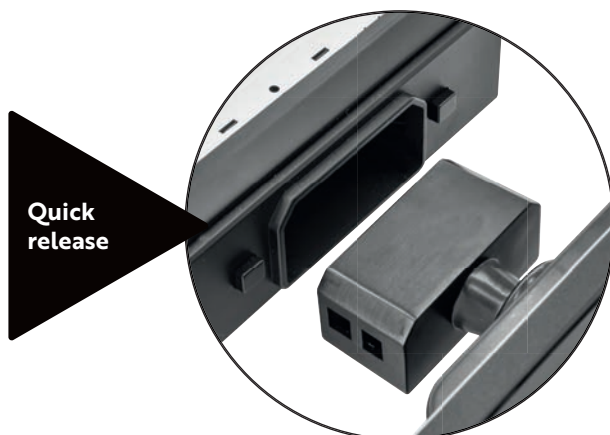

**Prevent theft by removing the monitor
quickly and easily**

KEY SPECIFICATIONS

- Wireless Apple CarPlay
- Wireless Android Auto
- Android operating system
- Ultra-fast start-up
- Extra-large 10.1" monitor, adjustable in all directions
- Removable monitor
- Universal 1 DIN

**Discover all the
technical features
online**