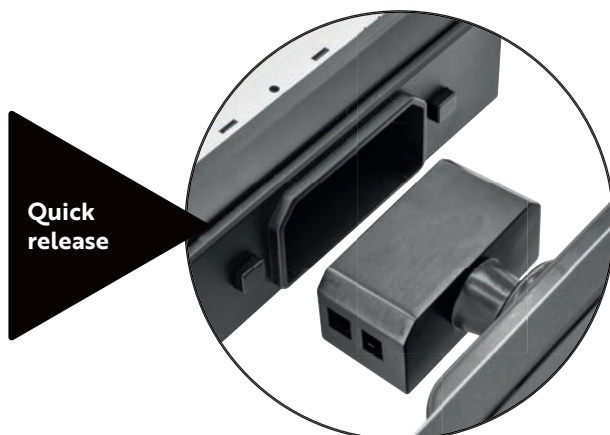

**Prevent theft by removing the monitor
quickly and easily**

KEY SPECIFICATIONS

- Wireless Apple CarPlay
- Wireless Android Auto
- Android operating system
- Ultra-fast start-up
- Extra-large 10.1" monitor, adjustable in all directions
- Removable monitor
- Universal 1 DIN

**Discover all the
technical features
online**