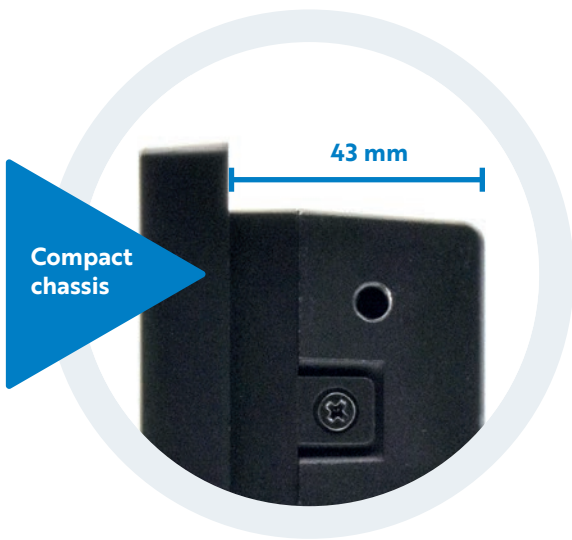

Discover all the
technical features
online

The reduced installation depth makes this Mediastation compatible with most vehicle models in circulation.

**Purchase the iGO map
CAR or TRUCK
for offline navigation**