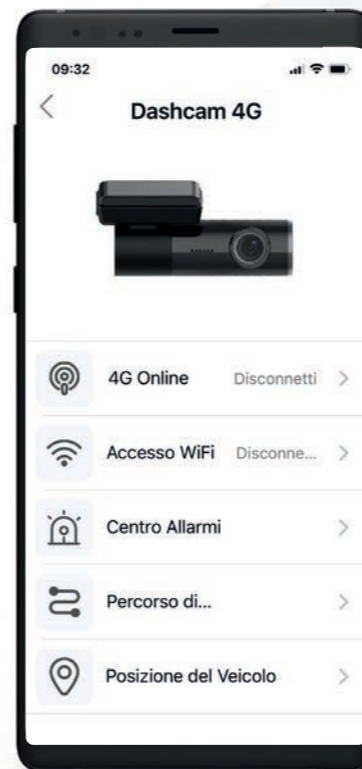

Adjustable STATIC GUIDE LINES

Perfect view with high-res

1080P

VM441

Car | Camper | Van | Truck | 12/24V

4G/WI-FI/GPS DASHCAM WITH REMOTE CONNECTION APP.

64 Gb MICRO SD-CARD included.
PREPAID SIM CARD INCLUDED (3 GB for 30 days).

KEY SPECIFICATIONS

- DVR
- SUPER NIGHT VISION
- EMERGENCY VIDEO
- PARKING MODE
- PARKING TIME LAPSE
- ROUTES
- VEHICLE LOCATION
- SUPER CAP

4G	WiFi Connection	micro SD INCLUDED	SIM CARD INCLUDED
GPS	FULL HD	64 Gb	3 Gb

DASH VISION 4G

- SEE WHAT'S HAPPENING IN FRONT OF YOUR VEHICLE IN REAL TIME
- LOCATE YOUR VEHICLE
- WATCH PAST JOURNEYS
- WATCH, SAVE AND SHARE YOUR VIDEOS

ADJUST THE LENS ANGLE WHENEVER YOU WANT

QUICK RELEASE
USE THE DASHCAM ON MULTIPLE VEHICLES!
OPTIONAL MOUNT
Code 06241