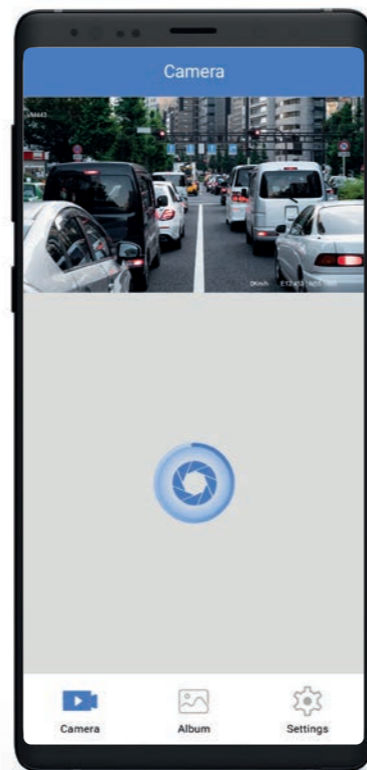

DASH VISION 4G

- SEE WHAT'S HAPPENING IN FRONT OF YOUR VEHICLE IN REAL TIME
- LOCATE YOUR VEHICLE
- WATCH PAST JOURNEYS
- WATCH, SAVE AND SHARE YOUR VIDEOS

ADJUST THE LENS ANGLE WHENEVER YOU WANT

QUICK RELEASE
USE THE DASHCAM ON MULTIPLE VEHICLES!
OPTIONAL MOUNT
Code 06241

VM443

Car | Camper | Van | Truck | 12/24V

WI-FI/GPS DASHCAM WITH DISPLAY AND APP.

64 Gb MICRO SD-CARD included.

KEY SPECIFICATIONS

- DVR
- SUPER NIGHT VISION
- EMERGENCY VIDEO
- PARKING: MONITORING, TIME-LAPSE AND MOVEMENT DETECTION
- ADAS
- SUPER CAP
- OPTIONAL INTERNAL REAR-VIEW CAMERA INPUT

DASH VISION

3.2" LCD DISPLAY
Watch video and change settings directly on the dashcam

ADAS

FUNCTION WHICH HELPS SAFE DRIVING WITH THREE WARNINGS:

- LANE DEPARTURE
- FRONT COLLISION
- FRONT VEHICLE STARTING