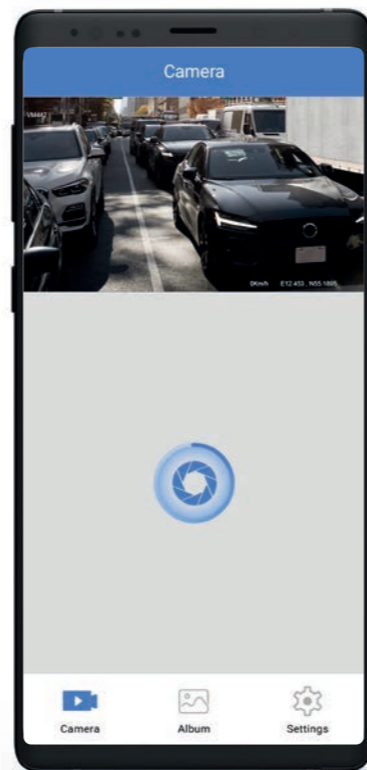

DASH VISION

3.2" LCD DISPLAY
Watch video and change settings directly on the dashcam

ADAS

FUNCTION WHICH HELPS SAFE DRIVING WITH THREE WARNINGS:

- LANE DEPARTURE
- FRONT COLLISION
- FRONT VEHICLE STARTING

USE THE DASHCAM ON MULTIPLE VEHICLES!

OPTIONAL REAR-VIEW CAMERA
Code VM485

very small and light, with 360° rotation

QUICK RELEASE

OPTIONAL MOUNT Code 06243

VM442

Car | Camper | Van | Truck | 12/24V

WI-FI/GPS DASHCAM WITH APP.

64 Gb MICRO SD-CARD included.

DASH VISION

KEY SPECIFICATIONS

- DVR
- SUPER NIGHT VISION
- EMERGENCY VIDEO
- PARKING: MONITORING, TIME-LAPSE AND MOVEMENT DETECTION
- SUPER CAP
- OPTIONAL INTERNAL REAR-VIEW CAMERA INPUT

ADJUST THE LENS ANGLE WHENEVER YOU WANT

QUICK RELEASE

USE THE DASHCAM ON MULTIPLE VEHICLES!

OPTIONAL MOUNT
Code 06242

OPTIONAL REAR-VIEW CAMERA Code VM485

very small and light,
with 360° rotation.

SUPER NIGHT VISION