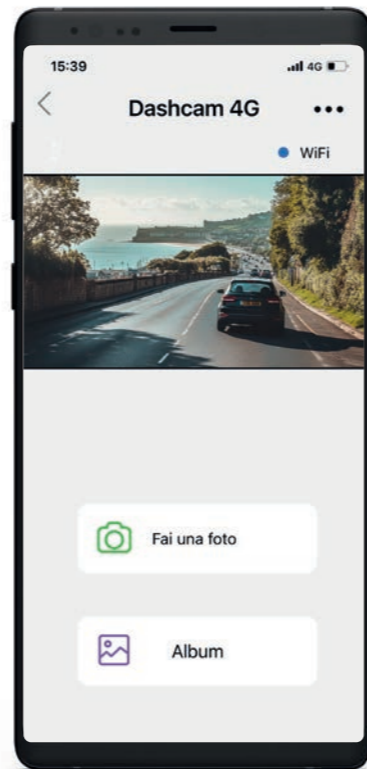

Adjustable STATIC GUIDE LINES

Perfect view with high-res

1080P

VM441

Car | Camper | Van | Truck | 12/24V

4G/WI-FI/GPS DASHCAM WITH REMOTE CONNECTION APP.

64 Gb MICRO SD-CARD included.
PREPAID SIM CARD INCLUDED (3 GB for 30 days).

KEY SPECIFICATIONS

- DVR
- SUPER NIGHT VISION
- EMERGENCY VIDEO
- PARKING MODE
- PARKING TIME LAPSE
- ROUTES
- VEHICLE LOCATION
- SUPER CAP

4G	WiFi Connection	micro SD INCLUDED	SIM CARD INCLUDED
GPS	FULL HD	64 Gb	3 Gb

DASH VISION 4G

- SEE WHAT'S HAPPENING IN FRONT OF YOUR VEHICLE IN REAL TIME
- LOCATE YOUR VEHICLE
- WATCH PAST JOURNEYS
- WATCH, SAVE AND SHARE YOUR VIDEOS

ADJUST THE LENS ANGLE WHENEVER YOU WANT

QUICK RELEASE
USE THE DASHCAM ON MULTIPLE VEHICLES!
OPTIONAL MOUNT
Code 06241