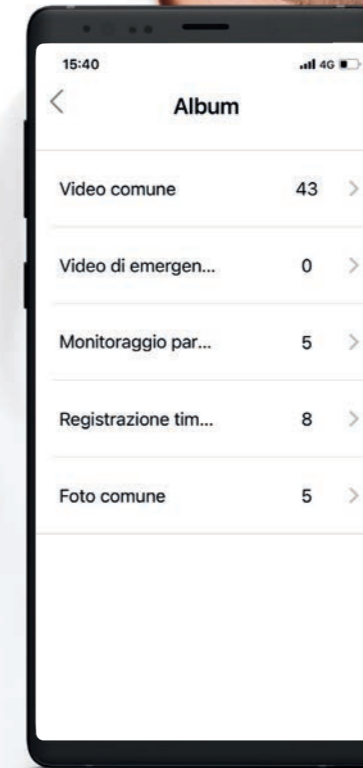

Adjustable STATIC GUIDE LINES

Perfect view with high-res

1080P

VM441

Car | Camper | Van | Truck | 12/24V

4G/WI-FI/GPS DASHCAM WITH REMOTE CONNECTION APP.

64 Gb MICRO SD-CARD included.
PREPAID SIM CARD INCLUDED (3 GB for 30 days).

KEY SPECIFICATIONS

- DVR
- SUPER NIGHT VISION
- EMERGENCY VIDEO
- PARKING MODE
- PARKING TIME LAPSE
- ROUTES
- VEHICLE LOCATION
- SUPER CAP

4G	WiFi Connection	micro SD INCLUDED	SIM CARD INCLUDED
GPS	FULL HD	64 Gb	3 Gb

DASH VISION 4G

- SEE WHAT'S HAPPENING IN FRONT OF YOUR VEHICLE IN REAL TIME
- LOCATE YOUR VEHICLE
- WATCH PAST JOURNEYS
- WATCH, SAVE AND SHARE YOUR VIDEOS

ADJUST THE LENS ANGLE WHENEVER YOU WANT

QUICK RELEASE
USE THE DASHCAM ON MULTIPLE VEHICLES!
OPTIONAL MOUNT
Code 06241