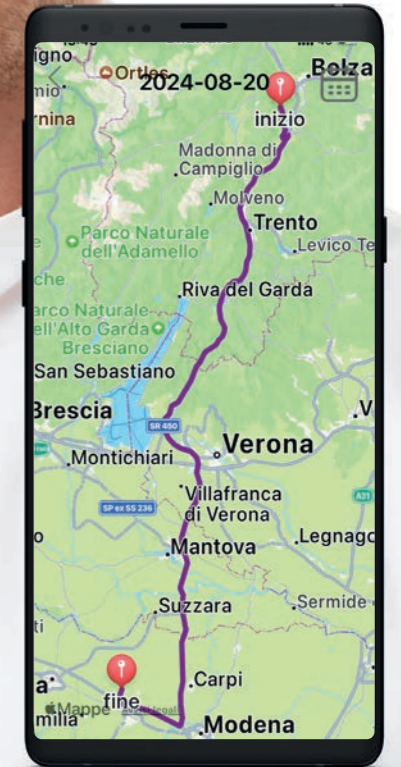

Adjustable STATIC GUIDE LINES

Perfect view with high-res

1080P

VM441

Car | Camper | Van | Truck | 12/24V

4G/WI-FI/GPS DASHCAM WITH REMOTE CONNECTION APP.

64 Gb MICRO SD-CARD included.
PREPAID SIM CARD INCLUDED (3 GB for 30 days).

DASH VISION 4G

- SEE WHAT'S HAPPENING IN FRONT OF YOUR VEHICLE IN REAL TIME
- LOCATE YOUR VEHICLE
- WATCH PAST JOURNEYS
- WATCH, SAVE AND SHARE YOUR VIDEOS

ADJUST THE LENS ANGLE WHENEVER YOU WANT

QUICK RELEASE
USE THE DASHCAM ON MULTIPLE VEHICLES!
OPTIONAL MOUNT
Code 06241