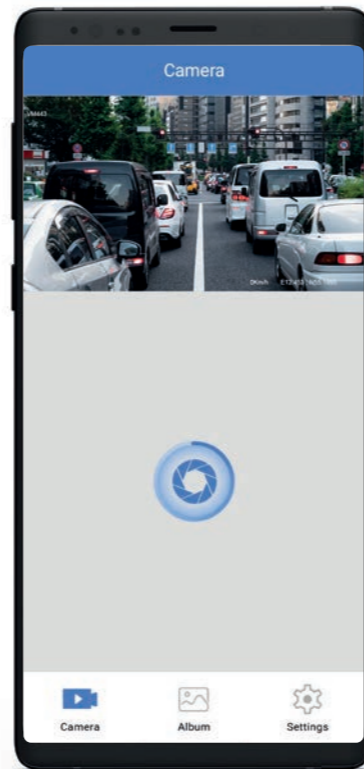

ADJUST THE LENS ANGLE WHENEVER YOU WANT

QUICK RELEASE

USE THE DASHCAM ON MULTIPLE VEHICLES!

OPTIONAL MOUNT
Code 06242

OPTIONAL REAR-VIEW CAMERA Code VM485

very small and light,
with 360° rotation.

SUPER NIGHT VISION

Perfect vision even in low light conditions

VM440

Car | Camper | Van | Truck | 12/24V

WI-FI DASHCAM WITH APP.

64 Gb MICRO SD-CARD included.

DASH VISION

KEY SPECIFICATIONS

- DVR
- SUPER NIGHT VISION
- EMERGENCY VIDEO
- PARKING MODE
- PARKING TIME LAPSE
- SUPER CAP

QUICK RELEASE

USE THE DASHCAM ON MULTIPLE VEHICLES! OPTIONAL MOUNT Code 06240

REC & CONNECT!

DISCOVER ALL THE APPLICATIONS

- FUN AND ADVENTURE
- PARKING
- TRUCK AND VAN
- TAXIS AND UBER

SCAN ME

CODE	DASHCAM	4G	WI-FI	GPS	APP	SD CARD	SIM CARD	INFO	FUNCTIONS	OPTIONAL ACCESSORIES	
VM441								RESOLUTION 1080P SENSOR 2 Megapixel VIEWING ANGLE 120°	<ul style="list-style-type: none"> • DVR • SUPER NIGHT VISION • EMERGENCY VIDEO • PARKING MODE • PARKING TIME-LAPSE • ROUTES • VEHICLE LOCATION • SUPER CAP 	-  	 
VM443		-					-	RESOLUTION REAL 4K HDR SENSOR 8 Megapixel VIEWING ANGLE 140°	<ul style="list-style-type: none"> • DVR • SUPER NIGHT VISION • EMERGENCY VIDEO • PARKING MODE • PARKING TIME-LAPSE • MOVEMENT DETECTION • ADAS • OPTIONAL INTERNAL REAR-VIEW CAMERA INPUT • SUPER CAP 	  	 
VM442		-					-	RESOLUTION 2K HDR SENSOR 5 Megapixel VIEWING ANGLE 143°	<ul style="list-style-type: none"> • DVR • SUPER NIGHT VISION • EMERGENCY VIDEO • PARKING MODE • PARKING TIME-LAPSE • MOVEMENT DETECTINO • OPTIONAL INTERNAL REAR-VIEW CAMERA INPUT • SUPER CAP 	  	 
VM440		-		-			-	RESOLUTION 1080P SENSOR 2 Megapixel VIEWING ANGLE 120°	<ul style="list-style-type: none"> • DVR • SUPER NIGHT VISION • EMERGENCY VIDEO • PARKING MODE • PARKING TIME-LAPSE • SUPER CAP 	-  	 